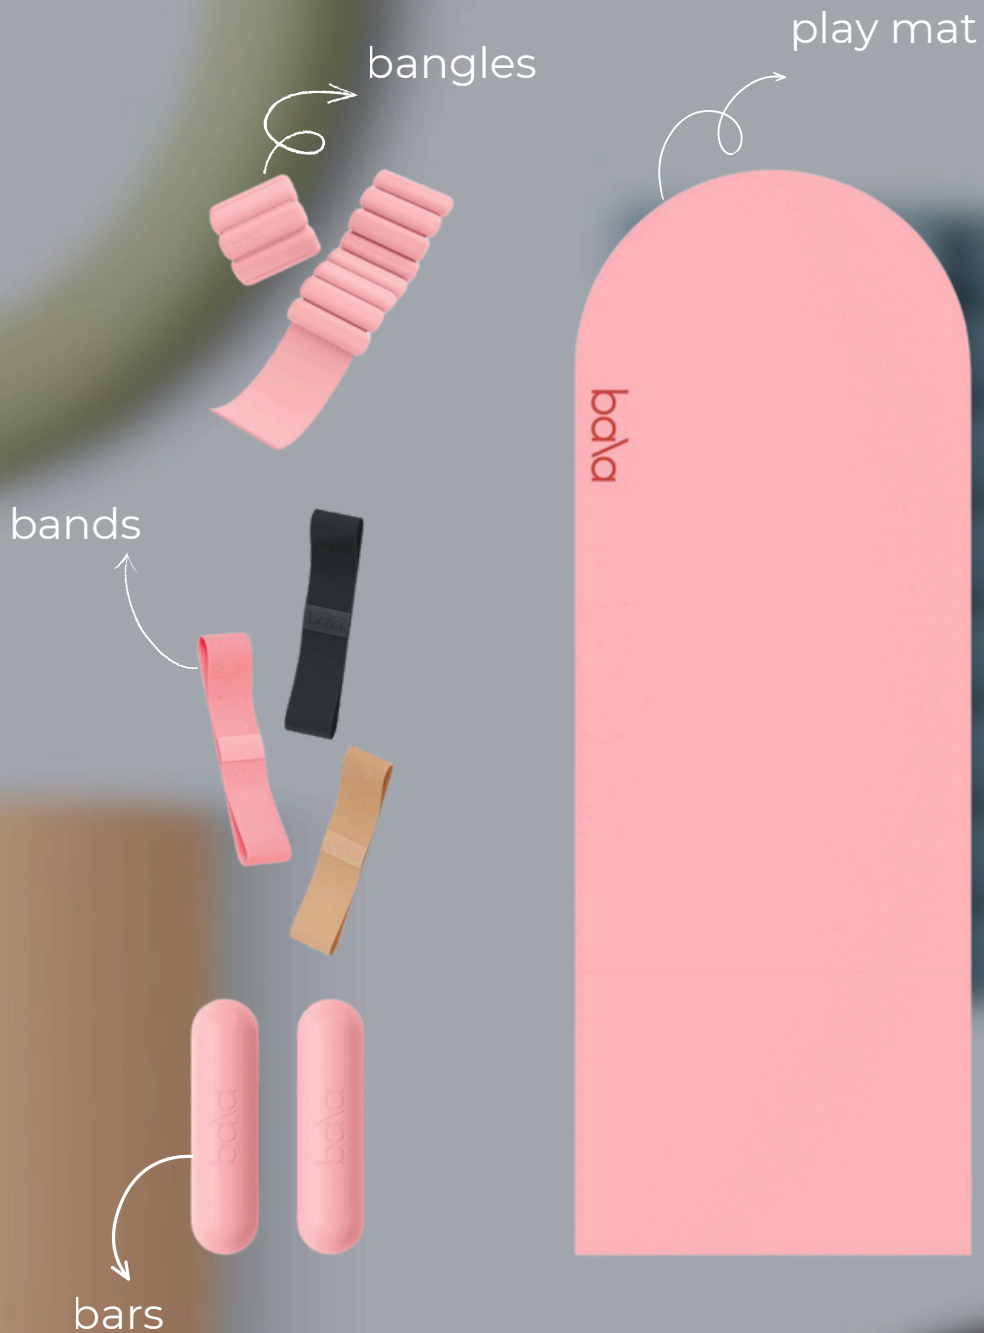

EQUIPMENT

Design your custom **bala bundle** based on your goals. Suitable for studio or home workouts. Stylish, color-coordinated pieces that elevate every session.

Also available in more colors:

COACHMARGO FOR 15% OFF

EQUIPMENT

The **FOLD Reformer** brings studio-quality Pilates into your home. Smooth resistance, adjustable settings, and an easy fold design make it perfect for all levels. Performance meets space-saving style.

FOLD
trainings app

foldable
machine

Also available in more colors

COACHMARGO FOR 15% OFF

EQUIPMENT

The Smart Connected **Frame Pilates Reformer** brings studio-quality Pilates into your home with a built-in swivel touchscreen and guided classes. Perfect for strength, mobility, and full-body conditioning — from beginner to advanced. Modern design and smart training tech make every session look and feel beautiful.

[FORMASPORTS15 FOR 15% OFF](#)

EQUIPMENT

PREORDER

Handcrafted in Italy, **Edea Skates** offer the perfect balance of support, comfort, and elegance. Designed for all levels — from learning new skills to competing — they bring precision and refined style to every glide.