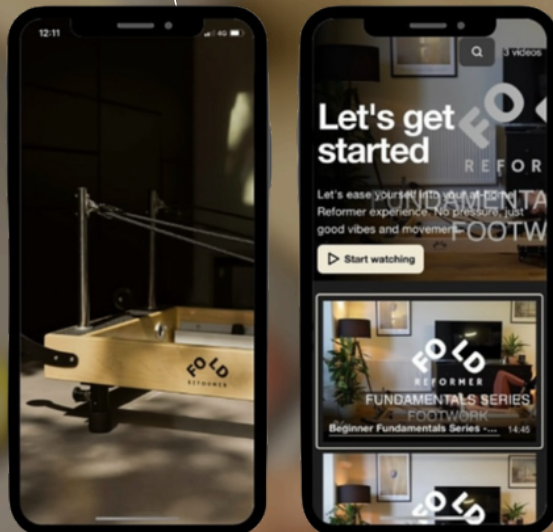

EQUIPMENT

Design your custom **bala bundle** based on your goals. Suitable for studio or home workouts. Stylish, color-coordinated pieces that elevate every session.

Also available in more colors:

COACHMARGO FOR 15% OFF

EQUIPMENT

The **FOLD Reformer** brings studio-quality Pilates into your home. Smooth resistance, adjustable settings, and an easy fold design make it perfect for all levels. Performance meets space-saving style.

FOLD
trainings app

foldable
machine

Also available in more colors

COACHMARGO FOR 15% OFF

EQUIPMENT

The Smart Connected **Frame Pilates Reformer** brings studio-quality Pilates into your home with a built-in swivel touchscreen and guided classes. Perfect for strength, mobility, and full-body conditioning — from beginner to advanced. Modern design and smart training tech make every session look and feel beautiful.

COACHMARGO FOR 15% OFF

EQUIPMENT

PREORDER

Monitor hydration like a pro with the **Nix Biosensor** — it measures fluid and electrolyte loss live during workouts and sends tailored alerts to your device. Simple, science-driven, and sleek, it keeps your performance and safety on track.