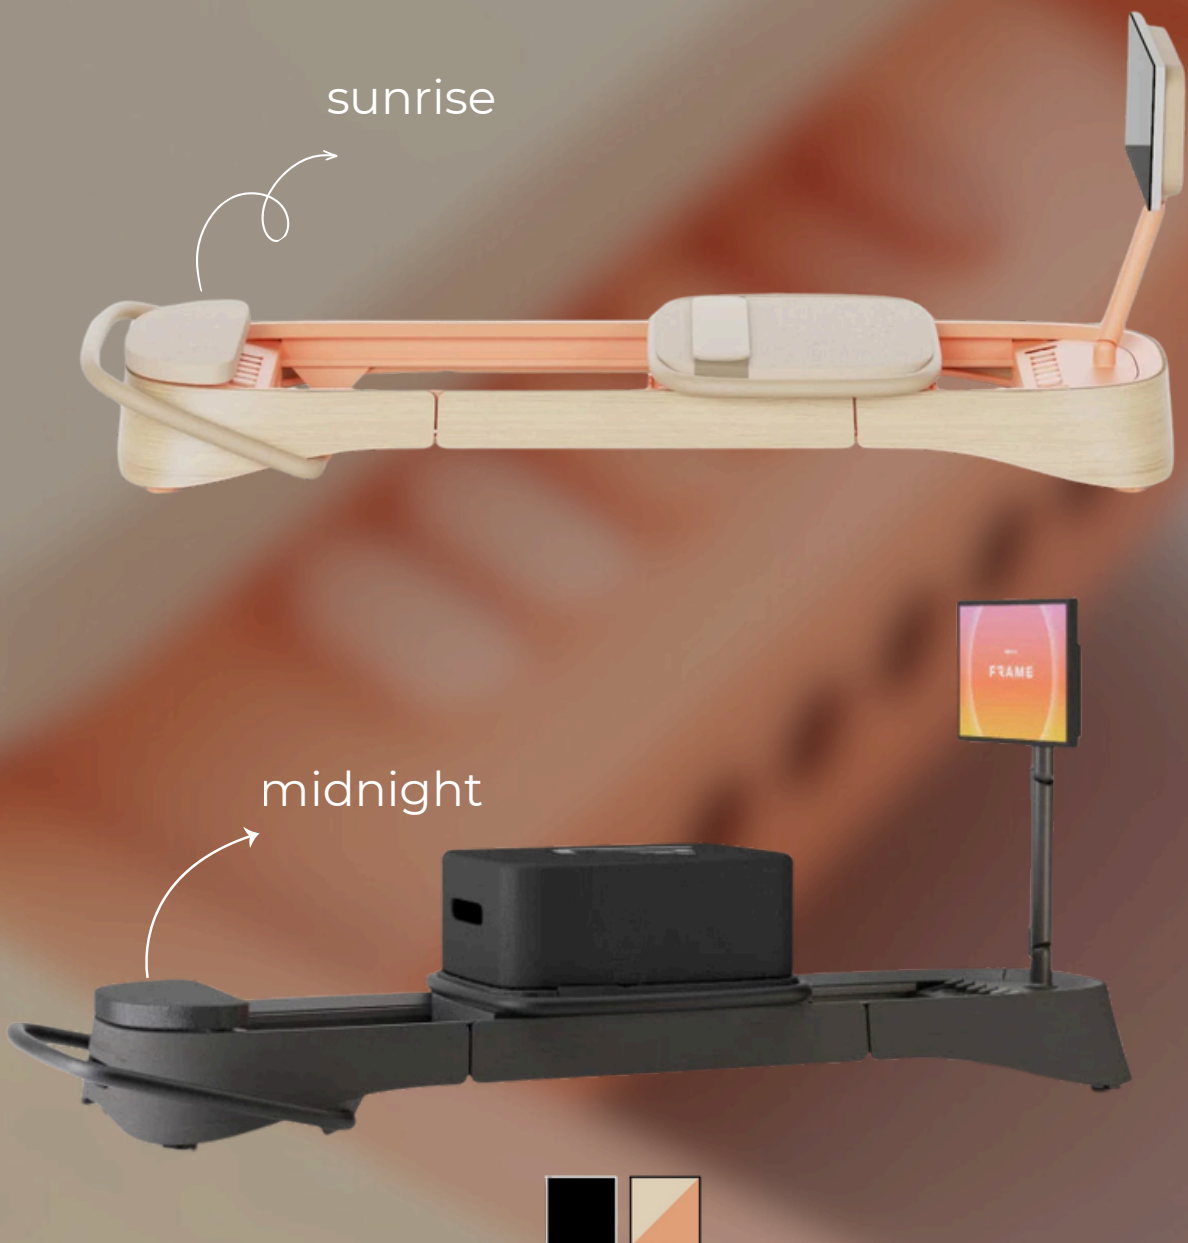

EQUIPMENT

The **FOLD Reformer** brings studio-quality Pilates into your home. Smooth resistance, adjustable settings, and an easy fold design make it perfect for all levels. Performance meets space-saving style.

FOLD
trainings app

foldable
machine

Also available in more colors

COACHMARGO FOR 15% OFF

EQUIPMENT

The Smart Connected **Frame Pilates Reformer** brings studio-quality Pilates into your home with a built-in swivel touchscreen and guided classes. Perfect for strength, mobility, and full-body conditioning — from beginner to advanced. Modern design and smart training tech make every session look and feel beautiful.

COACHMARGO FOR 15% OFF

EQUIPMENT

PREORDER

Monitor hydration like a pro with the **Nix Biosensor** — it measures fluid and electrolyte loss live during workouts and sends tailored alerts to your device. Simple, science-driven, and sleek, it keeps your performance and safety on track.